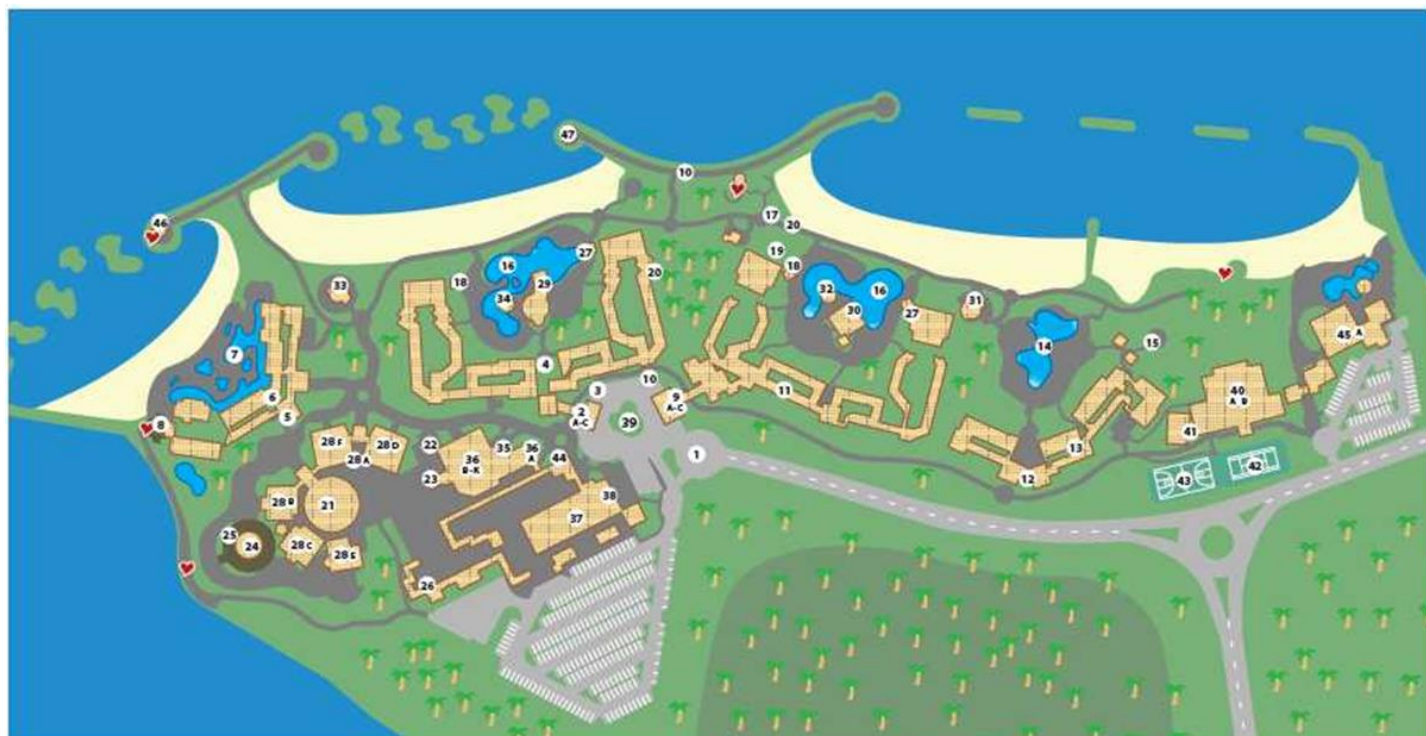

Resort Map

- | | | |
|-----------------------------------|------------------------------|---------------------------------|
| 1. Main Entrance | 19. Beach Water Sports | C. Gift Shop |
| 2. Wild Orchid Main Lobby | 20. Entertainment Center | D. Signature Shop |
| A. Reception | 21. Showtime Theater | E. Jewellery Shop |
| B. Concierge | 22. GamingParlor | F. Photo Shop |
| C. Tour Desk | 23. Coco Café | G. Medical Center |
| 3. Rendezvous Bar | 24. Piano Bar | H. Wedding Showroom |
| Secrets Wild Orchid | 25. The Lounge | I. Car Rental |
| Accommodations | 26. Desires Music Lounge | J. Currency Exchange |
| 4. Suites (2101-2552) | 27. Restrooms | K. ATM |
| 5. Preferred Club | 28. Restaurants | 37. Convention Center |
| 6. Preferred Suites (1101-1422) | A. World Café | 38. Meeting Rooms |
| 7. Preferred Club Pool | B. Bordeaux | 39. Water Fountain |
| 8. Preferred Club Sunset Jacuzzi | C. Portofino | 40. Secrets Spa by Pevonia |
| 9. St. James Main Lobby | D. El Patio | A. Beauty Salon |
| A. Reception | E. Himitsu | B. Revive Bar |
| B. Concierge | F. Blue Mountain | 41. Gym/Fitness Center |
| C. Tour Desk | 29. Oceana Restaurant | 42. Tennis Court |
| 10. Wedding Plaza | 30. Seaside Grill Restaurant | 43. Multi-purpose Court |
| Secrets St. James Accommodations | 31. Marlin Bar | 44. Bicycle Center |
| 11. Suites (3101-3552) | 32. Manatees Swim-up Bar | 45. Hard Rock Cafe |
| 12. Preferred Club | 33. Barracuda Bar | A. Restaurant & Swim-up Bar |
| 13. Preferred Suites (4101-4422) | 34. Sugar Reef Swim-up Bar | 46. Secrets Wild Orchid Wedding |
| 14. Preferred Club Pool | 35. Wedding Office | Gazebo |
| 15. Preferred Club Sunset Jacuzzi | 36. Shopping/ Entertainment | 47. Secrets St. James Wedding |
| 16. Main pool | Promenade | Gazebo |
| 17. Main Sunset Jacuzzi | A. Jewellery Shop | □□ Romantic Spots |
| 18. Towel Center/Watersports | B. Tour Operators | |