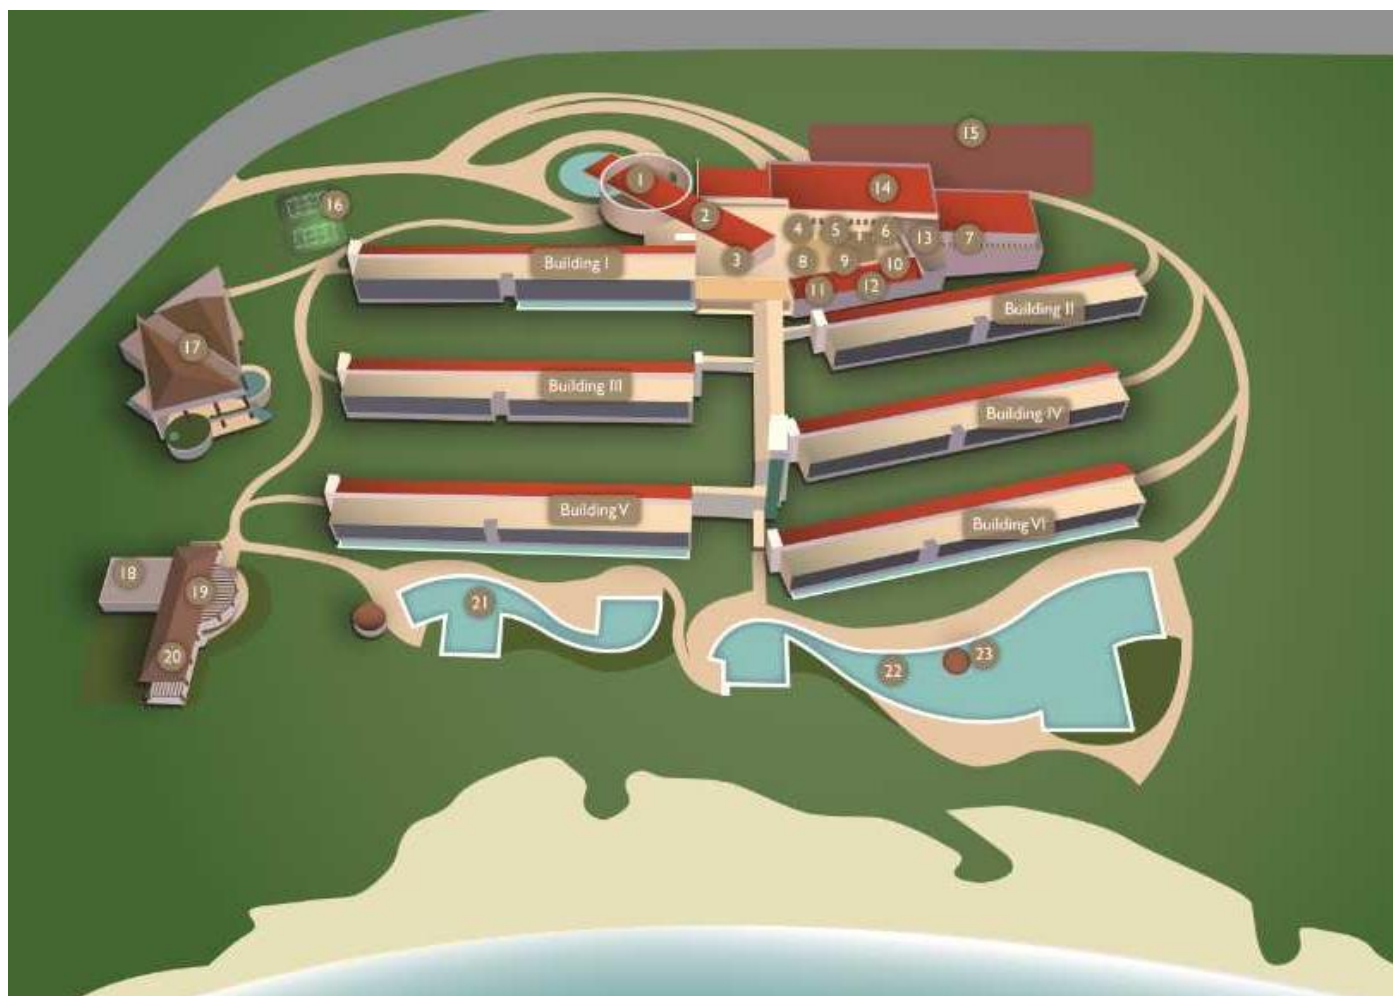

Resort Map

- | | |
|---------------------------|-----------------------|
| 1. Motor Lobby | 13. Coco Café |
| 2. Lobby | 14. Showtime Theater |
| 3. Rendezvous Lobby Bar | 15. Parking |
| 4. Tamarindo Restaurant | 16. Tennis Courts |
| 5. Cin Cin Restaurant | 17. Spa |
| 6. Bordeaux Restaurant | 18. Oceana Restaurant |
| 7. Meeting Rooms | 19. Sugar Reef Bar |
| 8. Market Café | 20. Castaways Grill |
| 9. Desires Music Lounge | 21. Swimming Pool |
| 10. Spice Restaurant | 22. Swimming Pool |
| 11. Preferred Club Lounge | 23. Marlin Bar |
| 12. Business Center | |