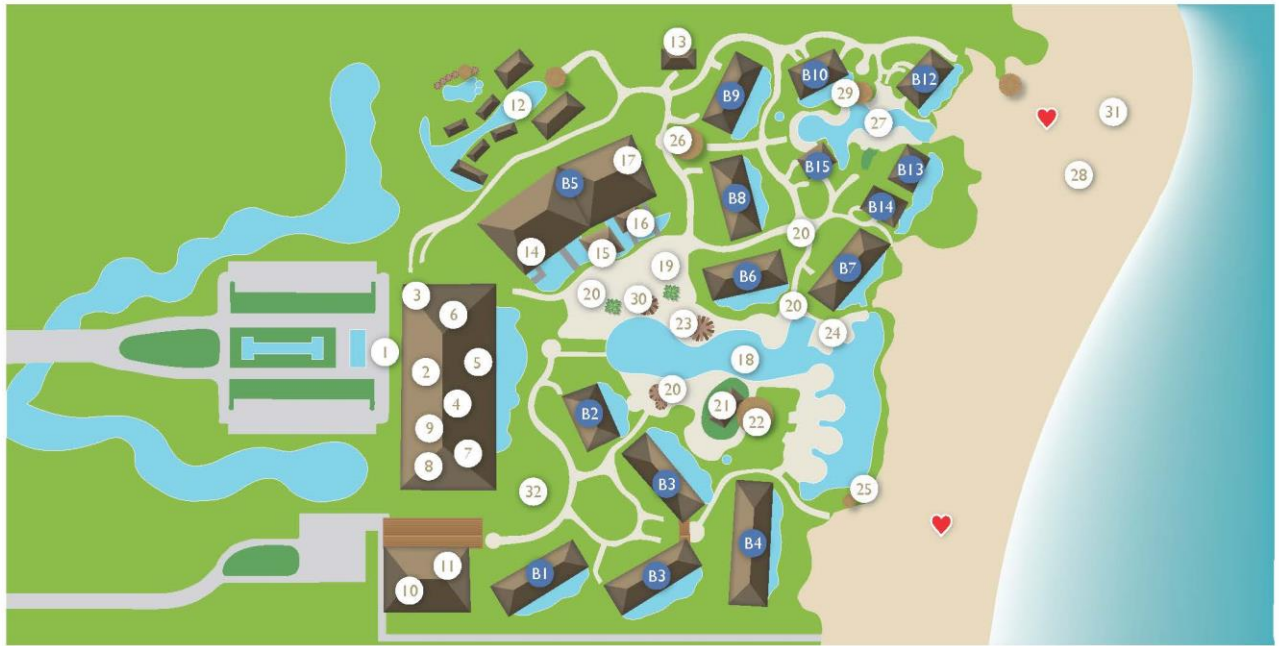

Resort Map

- | | | |
|-----------------------------|------------------------------|---|
| 1. Motor Lobby | 13. Fitness Center | 24. Manatees Bar |
| 2. Lobby | 14. Himitsu Restaurant | 25. Barracuda Bar |
| 3. Concierge Desk | 15. El Patio Restaurant | 26. Preferred Club Lounge |
| 4. Rendezvous Lobby Bar | 16. Bordeaux Restaurant | 27. Preferred Club Pool |
| 5. Coco Café | 17. Portofino Restaurant | 28. Preferred Club Beach Area |
| 6. Shopping Gallery | 18. Main Infinity Pool | 29. Rosewater Preferred Club Restaurant |
| 7. Desires Music Lounge | 19. Entertainment Center | 30. Barefoot Grill |
| 8. Convention Center | 20. Towel Center | 31. Wedding Gazebo |
| 9. Market Café | 21. Seaside Grill Restaurant | 32. Garden Terrace |
| 10. Theater | 22. Oceana Restaurant | |
| 11. Showtime Bar | 23. Sugar Reef Bar | |
| 12. Secrets Spa by Pevonia® | | |

B Buildings

♥ Romantic Spot