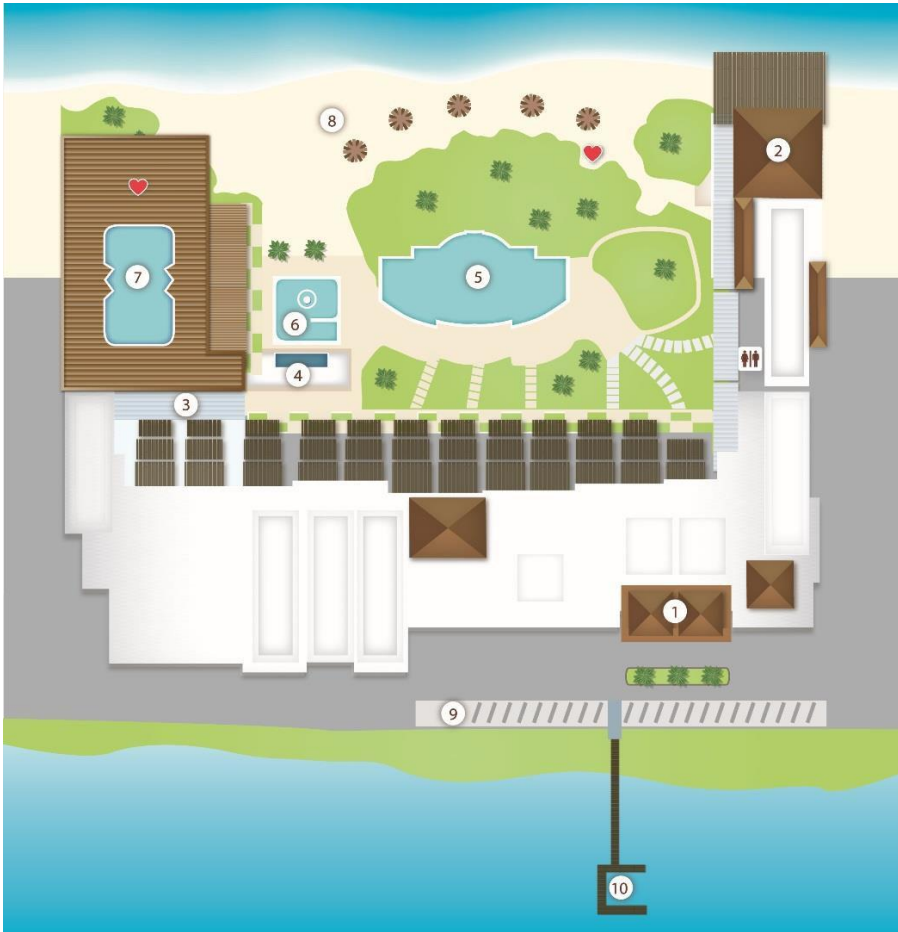

Resort Map

ZOËTRY[®]
VILLA ROLANDI
ISLA MUJERES, CANCUN

- | | |
|---------------------------|--|
| 1 Lobby | 9 Parking Area |
| 2 Casa Rolandi Restaurant | 10 Private Pier |
| 3 Le Metissage |  Restrooms |
| 4 Spa/Gym |  Romantic Dinner Site |
| 5 Main Pool | |
| 6 Thalasso | |
| 7 Adults Pool | |
| 8 Beach | |