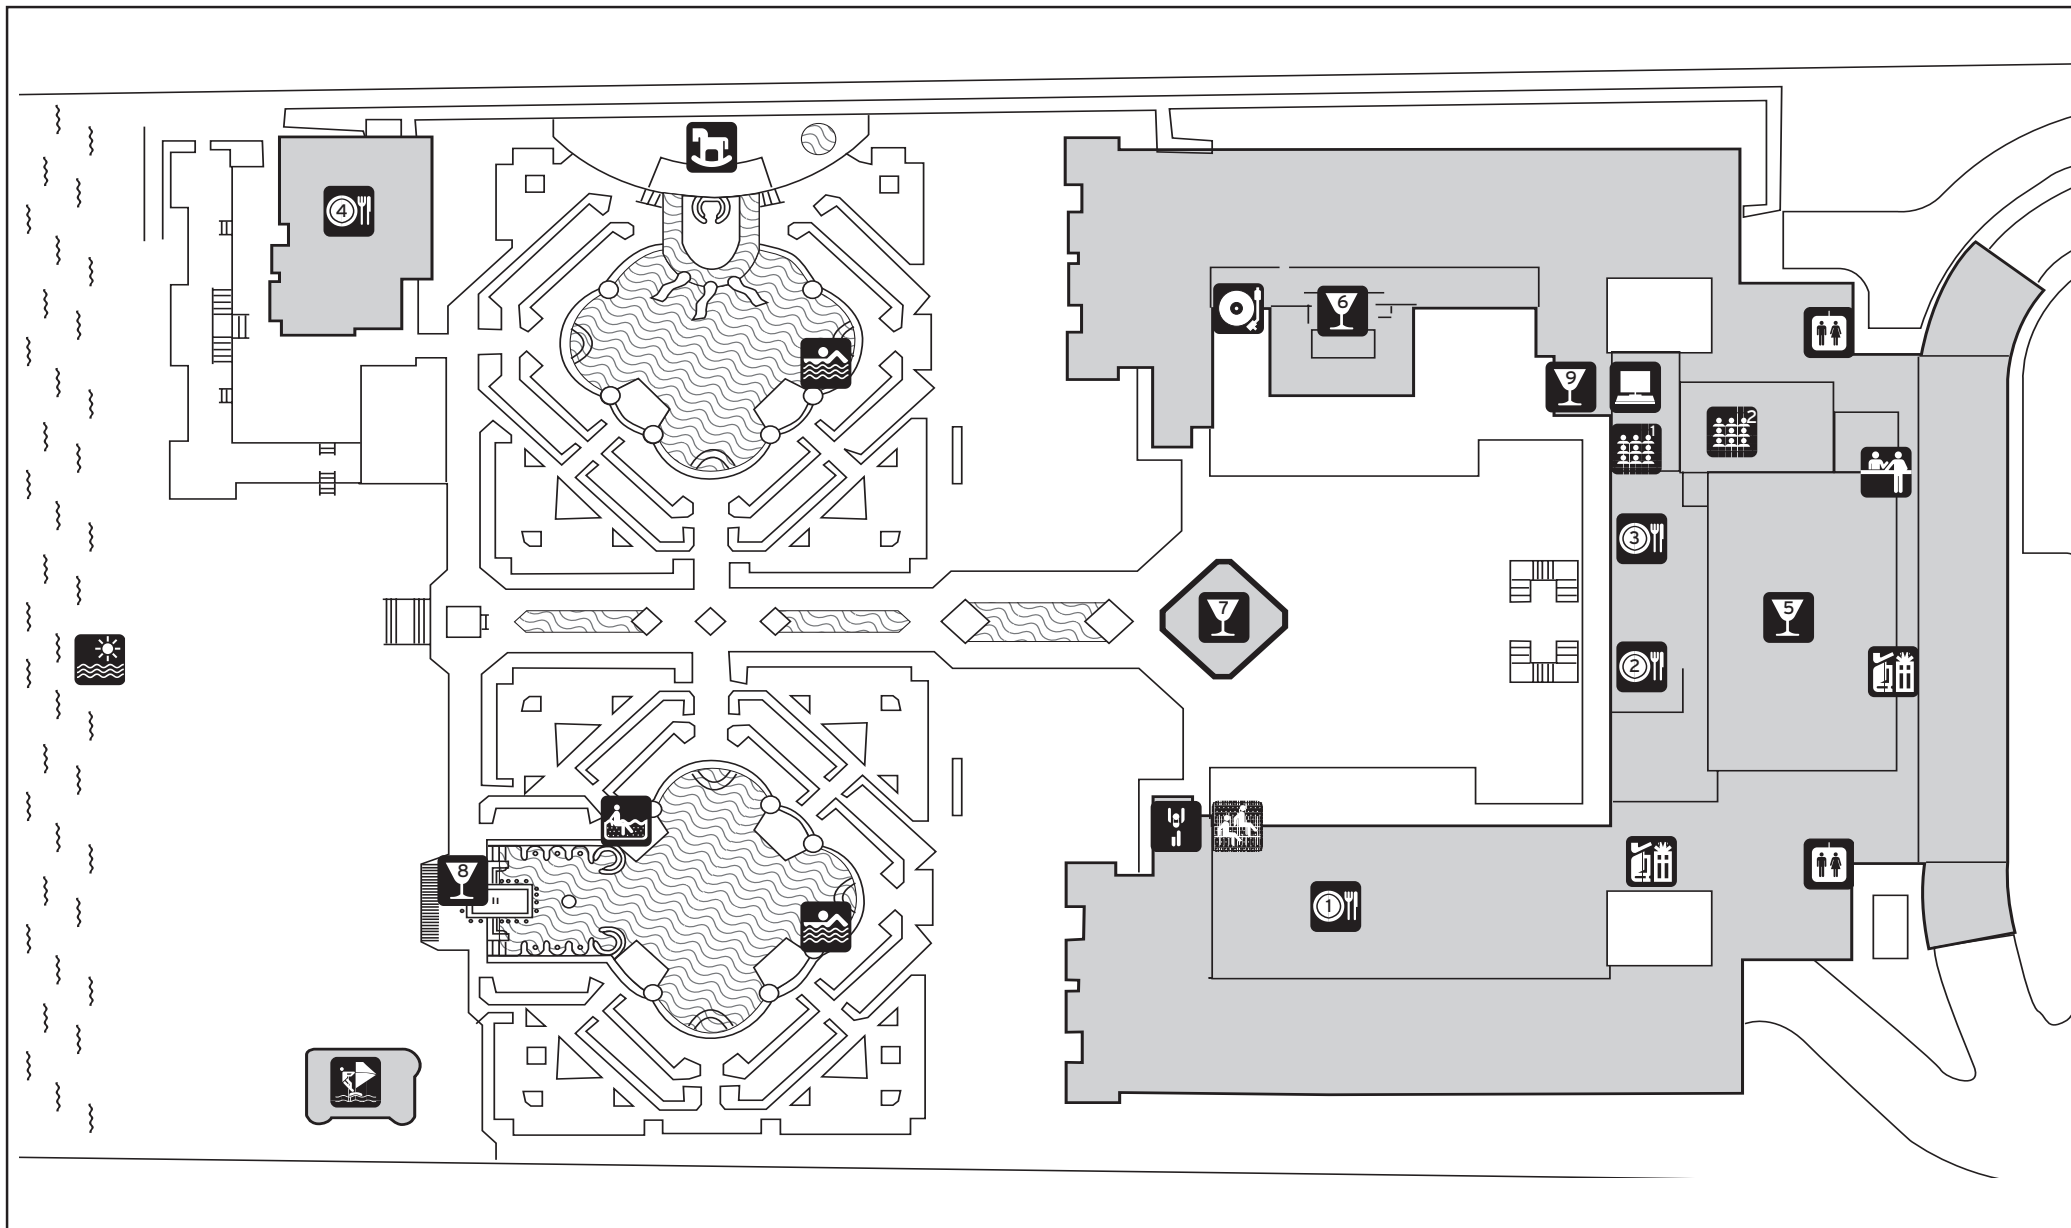

P1

Recepción
Reception

Bar Lobby
Astoria

Sports bar

Tienda
Shop

Internet

Asensor
Lift

S

Gym
Spa

Disco

PB

Restaurante
Don Rafael

Restaurante
Flamingo

Bar Piscina / Acuático
Mezcal

Jacuzzi

Miniclub

Restaurante
Sir George

Bar Salón
La Boheme

Piscina
Swimming Pool

Deportes acuáticos
Watersports

Sala de Conferencias
Conference room

Restaurante
Nirvana

Bar Plaza
La Plaza

Piscina Infantil
Children's Pool

Playa
Beach

Sala de Conferencias
Conference room

Hotel Riu Vallarta
★★★★★

24 HOURS **allinclusive**
by RIU