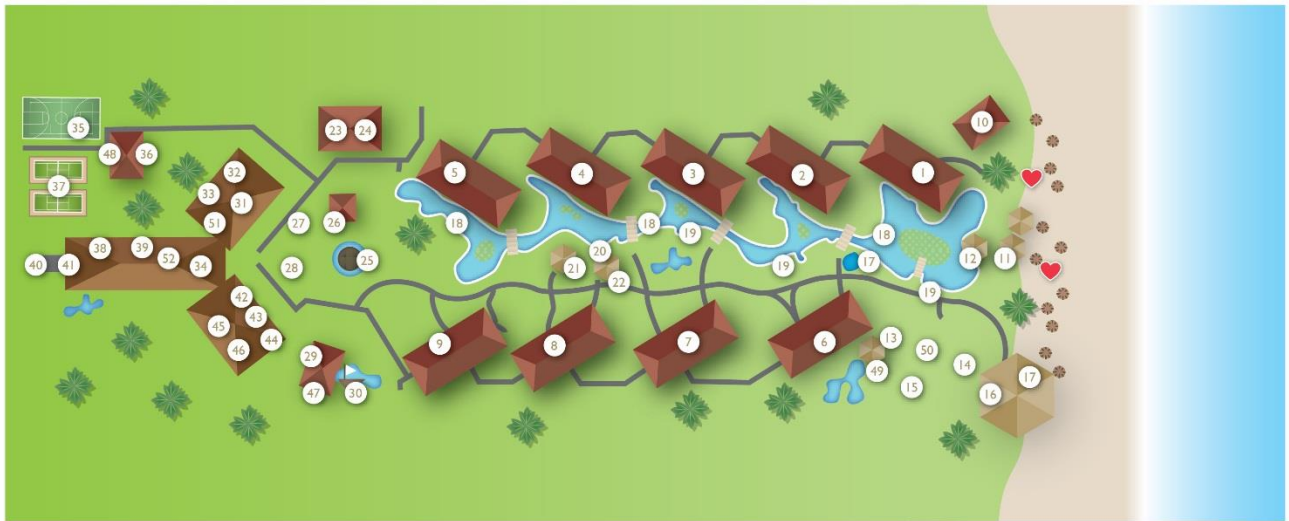

Resort Map

- 1. Building 1, Rooms 1101 to 1315
- 2. Building 2, Rooms 2101 to 2329
- 3. Building 3, Rooms 3101 to 3329
- 4. Building 4, Rooms 4101 to 4329
- 5. Building 5, Rooms 5101 to 5329
- 6. Building 6, Rooms 6101 to 6317
– Preferred Club

- 7. Building 7, Rooms 7101 to 7317
– Preferred Club
- 8. Building 8, Rooms 8101 to 8317
- 9. Building 9, Rooms 9101 to 9317
- 10. Water Sports kiosk and Beach towels
- 11. Sugar Reef
- 12. Manatees Pool Bar
- 13. Seaside Grill Restaurant
- 14. Oceana Restaurant
- 15. Portofino Restaurant (adults only)
- 16. Kid's Club
- 17. Children's Pool
- 18. Main Pool
- 19. Jacuzzi
- 20. Pool Towels
- 21. Barracuda Bar
- 22. Bathrooms

- 23. Spa and Beauty Salon
- 24. Fitness Center
- 25. Wedding Gazebo
- 26. Veranda
- 27. Musical Stage
- 28. Santo Domingo Plaza
- 29. Explorer's Club
(for children ages 3-12 years old)
- 30. Children's Pirate Ship
- 31. Theater
- 32. Show Time Bar
- 33. Casino
- 34. Shopping Galleria
- 35. Multi-Purpose Court
- 36. Sports Area
- 37. Tennis Courts
- 38. Rendezvous Lobby Bar
(second floor)

- 39. Main Lobby, Front Desk,
and Concierge (second floor)
- 40. Motor Lobby
- 41. Main Entrance
- 42. Executive Offices
- 43. Himitsu Restaurant
- 44. Santo Domingo Ballroom
- 45a. World Café Restaurant
- 46. El Patio Restaurant
- 47. Doctor's Office
- 48. Core Zone
- 49. Preferred Club Lounge
- 50. Oceana Bar
- 51. Desires Music Lounge
- 52. Coco Café
-  Romantic Dining Spots