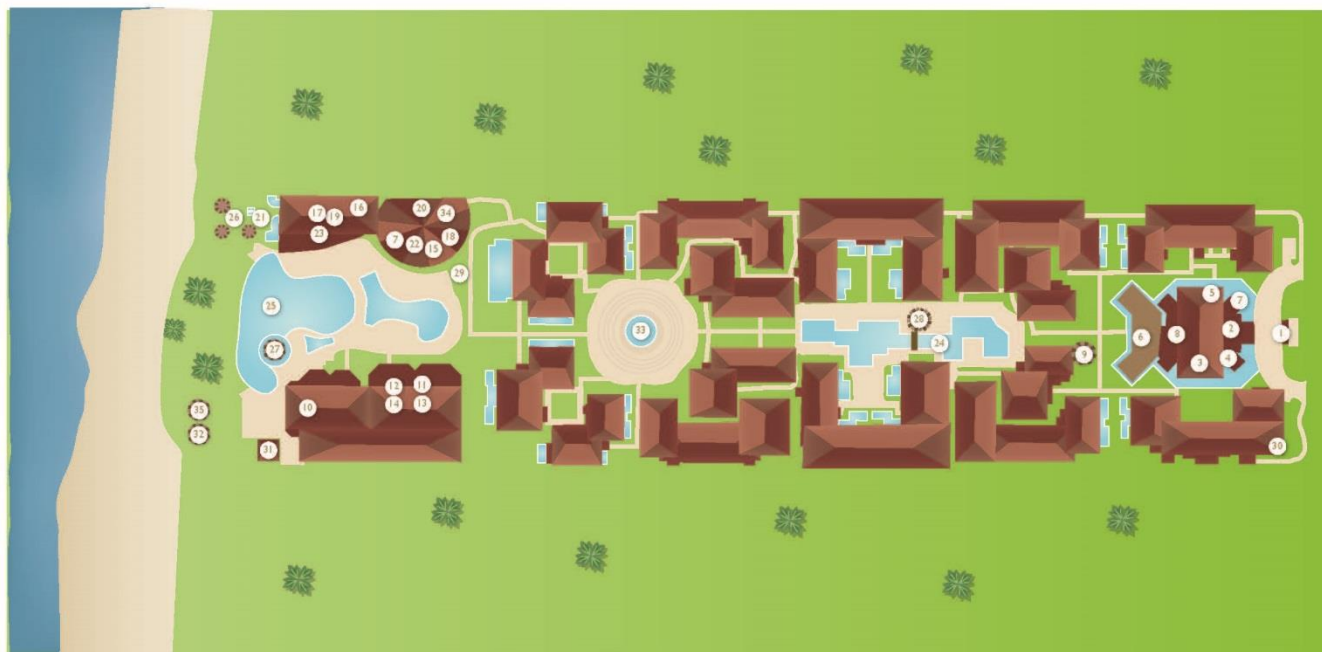

Resort Map

- | | | | |
|--|------------------------------|-------------------------------|---|
| 1. Motor Lobby | 11. Himitsu Restaurant | 21. Preferred Club Beach Area | 31. Restrooms |
| 2. Lobby | 12. Seaside Grill | 22. Fitness Center | 32. Barefoot Grill (day)/
La Trattoria (night) |
| 3. Front Desk | 13. Bordeaux Restaurant | 23. Preferred Club Spa Suites | 33. Fountain Plaza |
| 4. Concierge Desk | 14. Portofino Restaurant | 24. Quiet Pool | 34. Showtime Theater Bar |
| 5. Preferred Club Lobby | 15. Explorer's Club for Kids | 25. Main Pool | 35. Sugar Reef Bar |
| 6. Rendezvous Lobby Bar | 16. Core Zone Teens Club | 26. Activities Pool | |
| 7. Shops | 17. Desires Music Lounge | 27. Manatees Swim-Up Bar | |
| 8. Ballroom | 18. Coco Café | 28. Barracuda Bar | |
| 9. Wedding Gazebo | 19. Dreams Spa by Pevonia® | 29. Towel Center | |
| 10. World Café
International Buffet | 20. Theater | 30. Medical Center | |